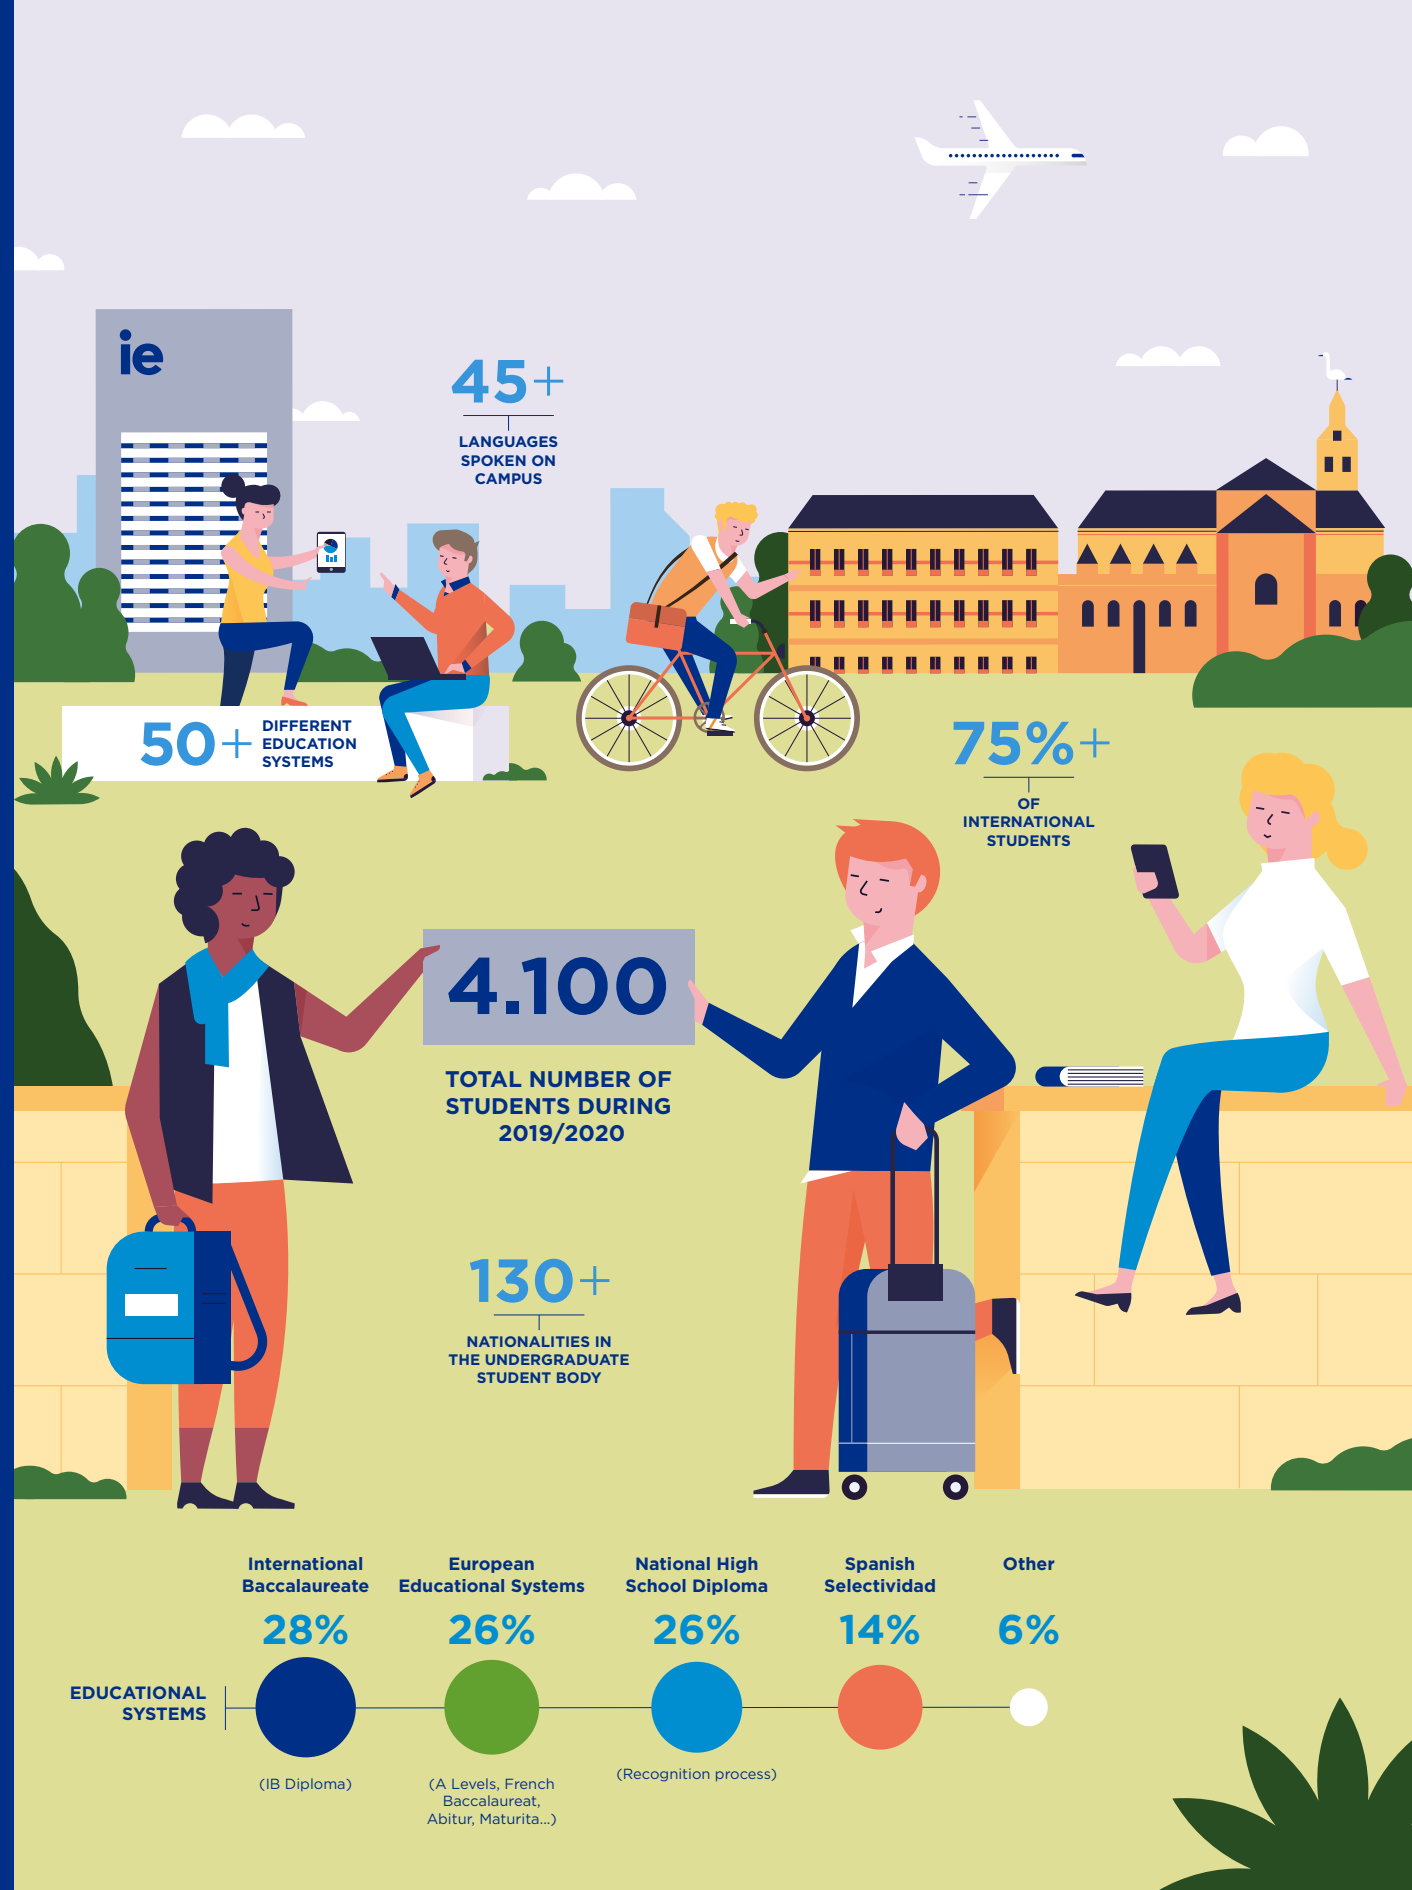

95%
of job seekers reported they were currently working

43%
of job seekers work outside their country of origin

20%
of non-Spanish job seekers stayed to work in Spain

5%
of graduates launched or joined a startup

#5

University in Europe

#18

Top University Worldwide

Times Higher Education, Global University Employability Ranking 2019

Youth Incorporated, Global University Rankings 2019

Discover all our bachelor's programs and dual degrees by scanning the QR code with your smartphone.

BACHELOR IN
**Architectural
Studies**

BACHELOR IN
**Behavior and
Social Sciences**

BACHELOR IN
**Business
Administration**

BACHELOR IN
**Communication
and Digital Media**

BACHELOR IN
**Computer Science and
Artificial Intelligence**