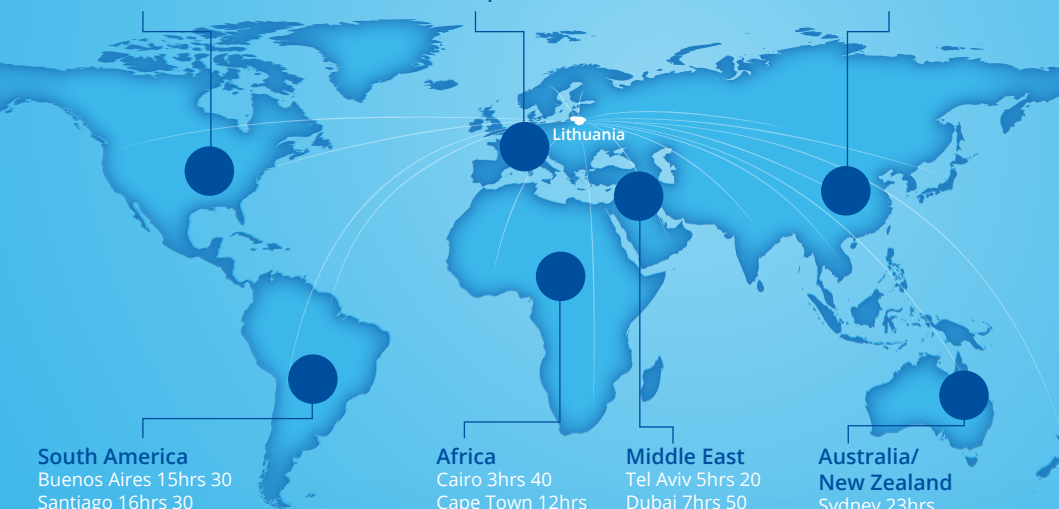

Toronto 8hrs 30  
Vancouver 10hrs  
Chicago 9hrs 20  
Washington D.C. 9hrs  
**North America**

Stockholm 1hr 20  
Berlin 1hr 30  
Madrid 4hrs  
London 2hrs 30  
**Europe**

Seoul 11hrs  
Astana 5hrs  
Berlin 1hr 30  
Kochi 10hrs  
New Delhi 8hrs  
Beijing 10hrs  
**Asia Pacific**

**South America**  
Buenos Aires 15hrs 30  
Santiago 16hrs 30

**Africa**  
Cairo 3hrs 40  
Cape Town 12hrs  
Abuja 8hrs

**Middle East**  
Tel Aviv 5hrs 20  
Dubai 7hrs 50  
Beirut 4hrs

**Australia/  
New Zealand**  
Sydney 23hrs  
Canberra 22hrs 50  
Auckland 25hrs 30

Let your new home be –  
**Lithuanian University of Health Sciences !**

**25943**

Academic community

**6564**

Students currently studying at **LSMU**

**1327**

International students from **78 countries**

**1022**